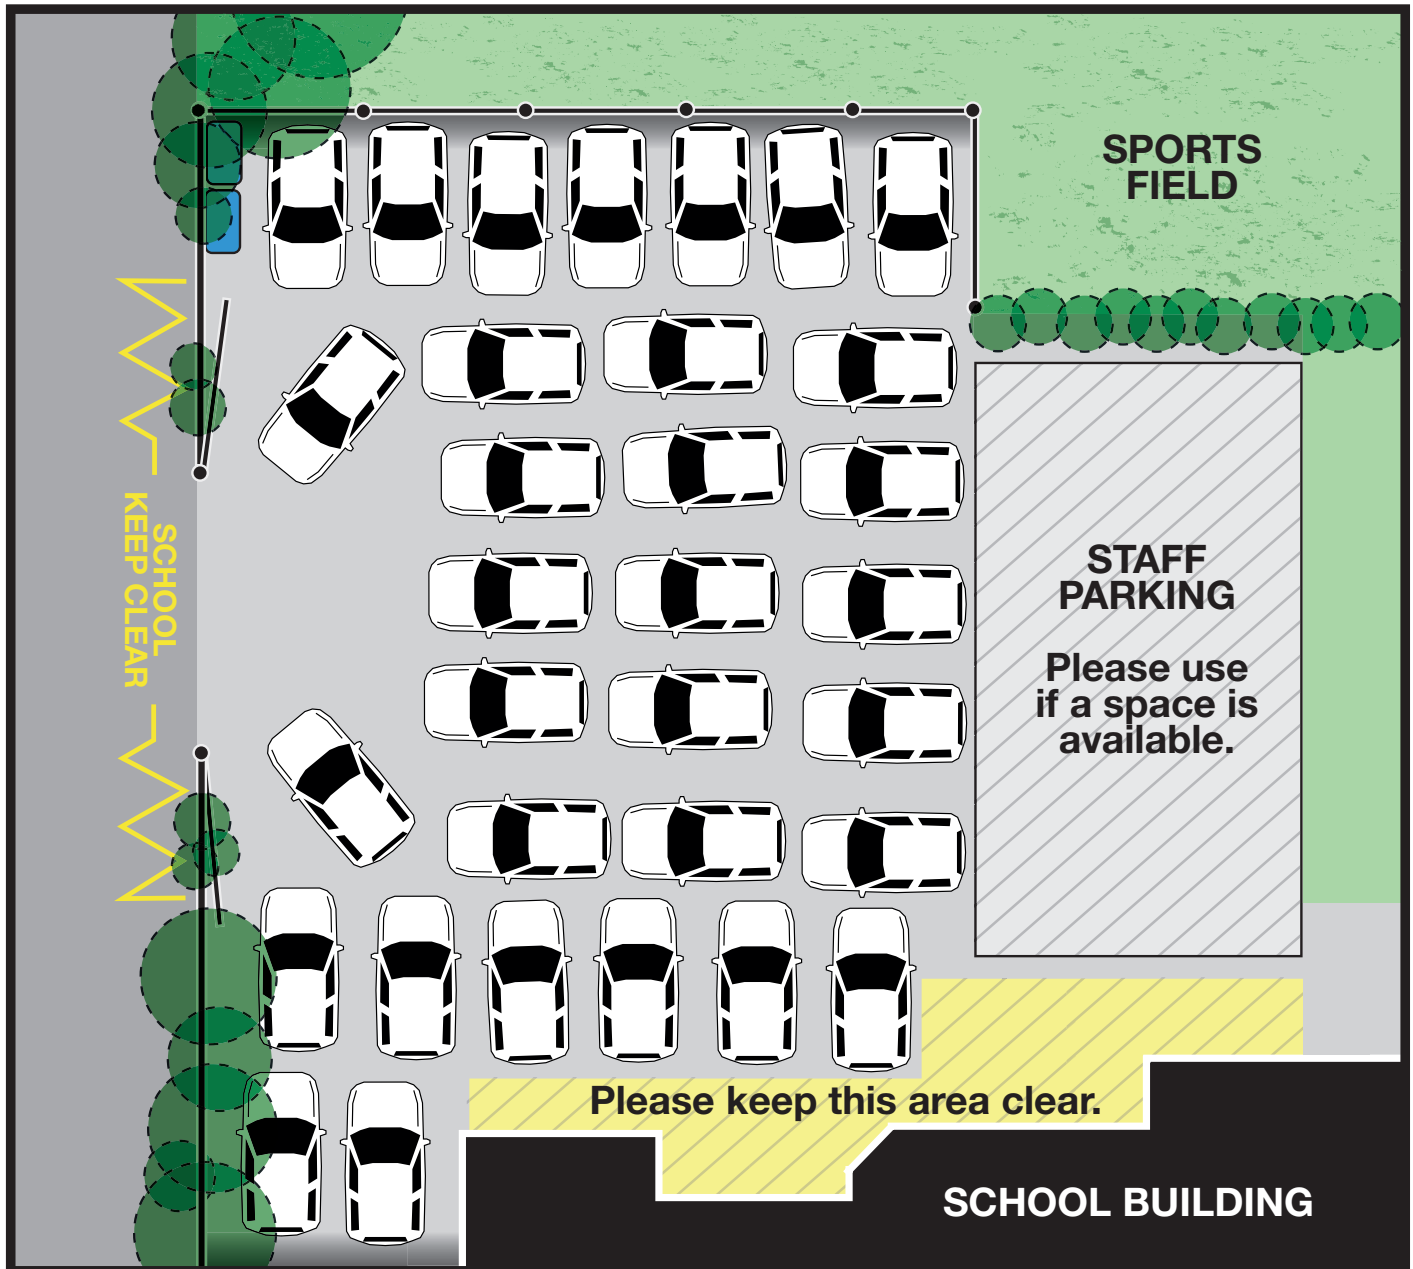

Fawkham CE Primary School

SAFE PARKING GUIDE

Please park as close to the next car as possible to maximise the limited space we have in the playground to park.

DO NOT PARK on the road in front of the gate, this is illegal and dangerous for those walking to school.

Please switch off your engine while in the car park.

If the playground is full, please use the village hall car park.